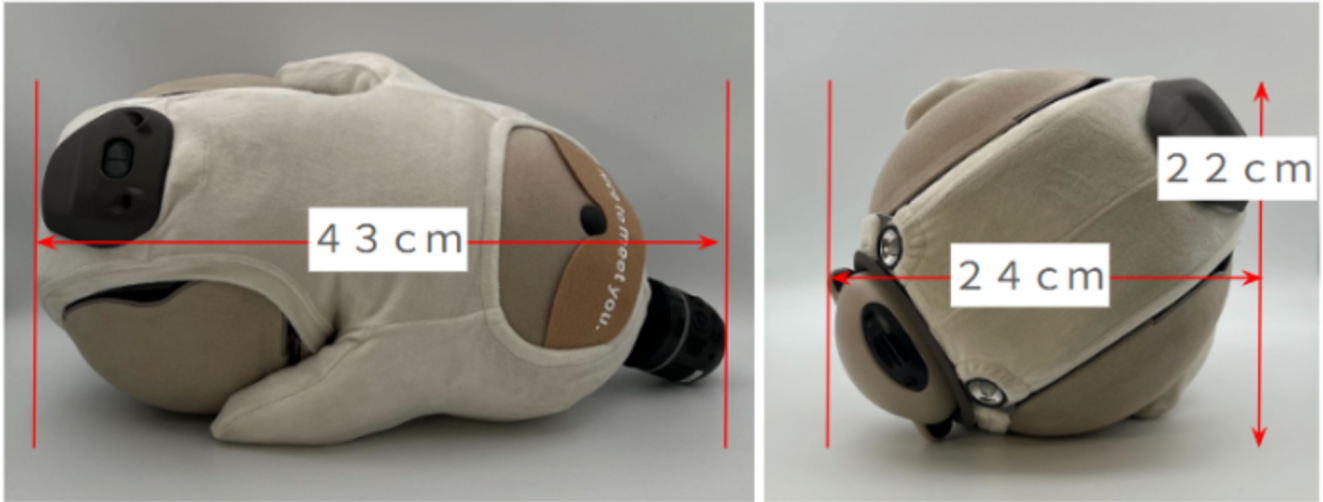

LOVOT Body Dimensions

Length 43cm × Width 24cm × Height 22cm = 89cm

Lying position: Common to LOVOT 3.0 / 2.0 / Gen 1

LOVOT Model Number / Battery

LOVOT	Model Number	Battery
LOVOT 3.0	LV110-××	52Wh Li-ion (LFP)
LOVOT 2.0	LV101-××	89Wh Li-ion (NCM)
LOVOT (Gen 1)	LV100-××	89Wh Li-ion (NCM)

How to Check the LOVOT Model Number

The model number is printed on the inside after removing the sensor horn.

LOVOT 3.0

* Units delivered after September 2025, or if the relevant area has been repaired

LOVOT 3.0