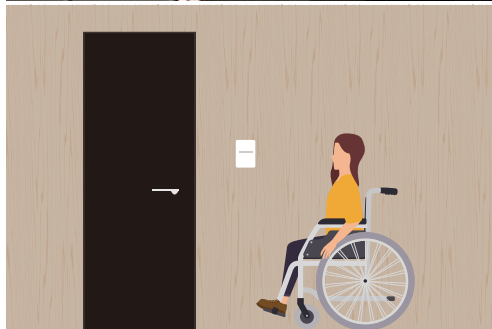

The following items are available for free rental.
(Please note that the number of items is limited.)

- ・ Freestanding Handrail
- ・ Shower Chair
- ・ Bath Grip

客室入口
Guest room entrance

- 扉の構造：開き戸
- 扉の幅：90 cm
- 段差の状況：ドア下に段差あり (0.5 cm)
- スロープの状況：平坦